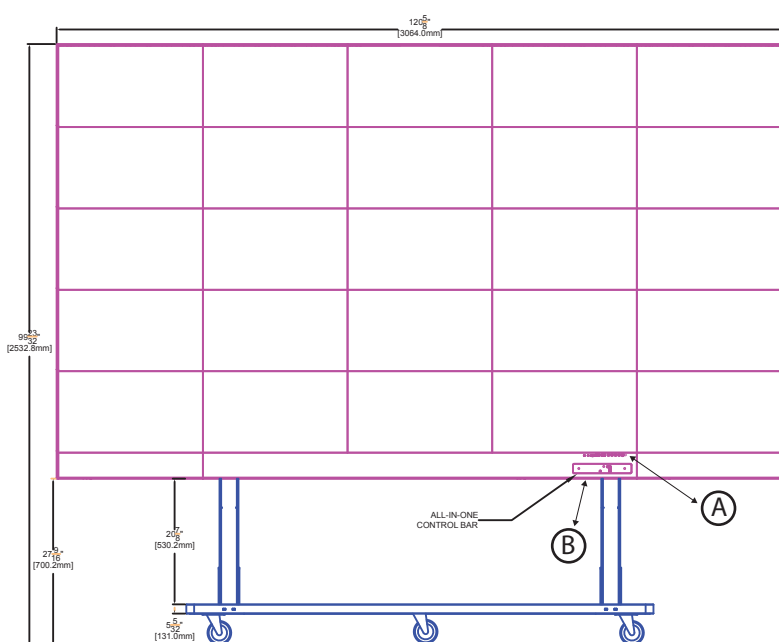

Applications

Corporate, Gaming and Hospitality, Digital Signage, Retail, Higher Education, Art Galleries, Healthcare & Industrial.

138" PRVFMX2G138AI | Technical Specification

Display Parameter

Display Parameters	
Size	138"
Pixel Pitch (mm)	1.5
Display Ratio	16:9
Resolution (dots)	1920 × 1080
LED Type	GOB
Active Display area size (W*H)	3050 x 1715 mm 120.08 inch x 67.51 inch
Unfolded Display size (W*H*D)	3064 x 2533 x 780mm 120.63 inch x 99.72 inch x 30.7 inch
Folded Display size (W*H*D)	1970 x 2023 x 780 mm 77.55 inch x 79.64 inch x 30.7 inch
Display Height (Min/Max)	2023mm(Min.)~2533 mm(Max.) 79.64 inch (Min.)~99.7 inch (Max.)
Module Size (W*H)	152.5 × 343 6.0 inch x 12.29 inch
Cabinet Size (W*H*D)	610 × 343 × 31 24.01 inch x 13.50 inch x 1.22 inch
Cabinet Qty	5 × 5
Weight	265 Kg. 584.2 lbs.
Optimum Viewing Distance	(m) ≥2 ≥78"
Maintenance	Front Access
Installation Mode	Floor

Type	
HDMI IN	3 (2 Internal & 1 External)
USB2.0	1 (External)
USB3.0	1 (External)
Type C	1 (External)
3.5mm Audio OUT	2 (1 Internal & 1 External)
Audio OUT(OPTICAL)	1 (Internal)
RS232 Port	1 (Internal)
RS485 Port	1 (Internal)
LAN Port	1 (Internal)

Accessories	
Remote Control	1
Front Acess Tool	1
Installation kit	1
Wireless Dongle	Optional

138" CART REAR VIEW WITH FUSION CABINETS

138" CART TOP VIEW

138" CART FRONT VIEW

138" CART SIDE VIEW

138" PRVFMX2G138A | CONNECTIVITY