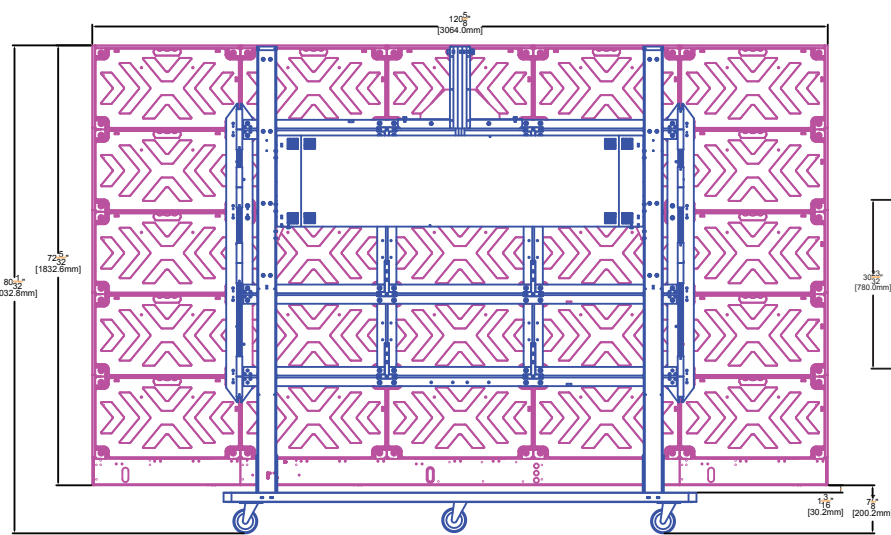

Applications

Corporate, Gaming and Hospitality, Digital Signage, Retail, Higher Education, Art Galleries, Healthcare & Industrial.

138" PRVFMX2G138AI | Technical Specification

Display Parameter

Display Parameters	
Size	138"
Pixel Pitch (mm)	1.5
Display Ratio	16:9
Resolution (dots)	1920 × 1080
LED Type	GOB
Active Display area size (W*H)	3050 x 1715 mm 120.08 inch x 67.51 inch
Unfolded Display size (W*H*D)	3064 x 2533 x 780mm 120.63 inch x 99.72 inch x 30.7 inch
Folded Display size (W*H*D)	1970 x 2023 x 780 mm 77.55 inch x 79.64 inch x 30.7 inch
Display Height (Min/Max)	2023mm(Min.)~2533 mm(Max.) 79.64 inch (Min.)~99.7 inch (Max.)
Module Size (W*H)	152.5 × 343 6.0 inch x 12.29 inch
Cabinet Size (W*H*D)	610 × 343 × 31 24.01 inch x 13.50 inch x 1.22 inch
Cabinet Qty	5 × 5
Weight	265 Kg. 584.2 lbs.
Optimum Viewing Distance	(m) ≥2 ≥78"
Maintenance	Front Access
Installation Mode	Floor

Optical Parameter	
Brightness (Nits)	100~550
Refresh Rate (Hz)	3840
Gray Scale (bit)	14
Contrast Ratio	1:6500
Color Temperature	6500-9300K
Viewing Angle (H/V)	170°/170°
LED Life Time (hrs)	≥100,000

138" PRVFMX2G138AI | Technical Specification

Accessories	
Remote Control	1
Front Acess Tool	1
Installation kit	1
Wireless Dongle	Optional

138" CART REAR VIEW WITH FUSION CABINETS

138" CART TOP VIEW

138" CART FRONT VIEW

138" CART SIDE VIEW

138" PRVFMX2G138A | CONNECTIVITY