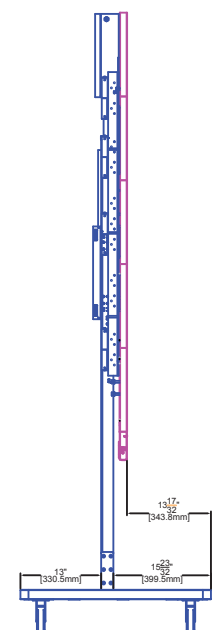

Applications

Corporate, Gaming and Hospitality, Digital Signage, Retail, Higher Education, Art Galleries, Healthcare & Industrial.

138" PRVFMX2G138AI | Technical Specification

Display Parameter

Display Parameters	
Size	138"
Pixel Pitch (mm)	1.5
Display Ratio	16:9
Resolution (dots)	1920 × 1080
LED Type	GOB
Active Display area size (W*H)	3050 x 1715 mm 120.08 inch x 67.51 inch
Unfolded Display size (W*H*D)	3064 x 2533 x 780mm 120.63 inch x 99.72 inch x 30.7 inch
Folded Display size (W*H*D)	1970 x 2023 x 780 mm 77.55 inch x 79.64 inch x 30.7 inch
Display Height (Min/Max)	2023mm(Min.)~2533 mm(Max.) 79.64 inch (Min.)~99.7 inch (Max.)
Module Size (W*H)	152.5 × 343 6.0 inch x 12.29 inch
Cabinet Size (W*H*D)	610 × 343 × 31 24.01 inch x 13.50 inch x 1.22 inch
Cabinet Qty	5 × 5
Weight	265 Kg. 584.2 lbs.
Optimum Viewing Distance	(m) ≥2 ≥78"
Maintenance	Front Access
Installation Mode	Floor

Optical Parameter	
Brightness (Nits)	100~550
Refresh Rate (Hz)	3840
Gray Scale (bit)	14
Contrast Ratio	1:6500
Color Temperature	6500-9300K
Viewing Angle (H/V)	170°/170°
LED Life Time (hrs)	≥100,000

138" PRVFMX2G138AI | Technical Specification

Type	
HDMI IN	3 (2 Internal & 1 External)
USB2.0	1 (External)
USB3.0	1 (External)
Type C	1 (External)
3.5mm Audio OUT	2 (1 Internal & 1 External)
Audio OUT(OPTICAL)	1 (Internal)
RS232 Port	1 (Internal)
RS485 Port	1 (Internal)
LAN Port	1 (Internal)

Accessories	
Remote Control	1
Front Acess Tool	1
Installation kit	1
Wireless Dongle	Optional

138" CART REAR VIEW WITH FUSION CABINETS

138" CART TOP VIEW

138" CART FRONT VIEW

138" CART SIDE VIEW

138" PRVFMX2G138A | CONNECTIVITY