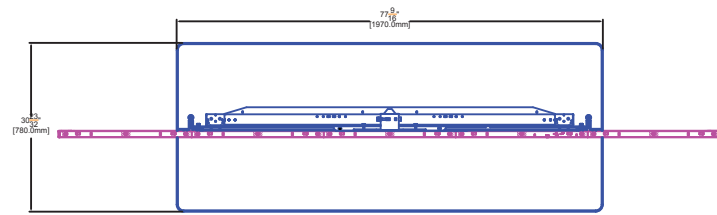

Applications

Corporate, Gaming and Hospitality, Digital Signage, Retail, Higher Education, Art Galleries, Healthcare & Industrial.

138" PRVFMX2G138AI | Technical Specification

Display Parameter

Display Parameters	
Size	138"
Pixel Pitch (mm)	1.5
Display Ratio	16:9
Resolution (dots)	1920 × 1080
LED Type	GOB
Active Display area size (W*H)	3050 x 1715 mm 120.08 inch x 67.51 inch
Unfolded Display size (W*H*D)	3064 x 2533 x 780mm 120.63 inch x 99.72 inch x 30.7 inch
Folded Display size (W*H*D)	1970 x 2023 x 780 mm 77.55 inch x 79.64 inch x 30.7 inch
Display Height (Min/Max)	2023mm(Min.)~2533 mm(Max.) 79.64 inch (Min.)~99.7 inch (Max.)
Module Size (W*H)	152.5 × 343 6.0 inch x 12.29 inch
Cabinet Size (W*H*D)	610 × 343 × 31 24.01 inch x 13.50 inch x 1.22 inch
Cabinet Qty	5 × 5
Weight	265 Kg. 584.2 lbs.
Optimum Viewing Distance	(m) ≥2 ≥78"
Maintenance	Front Access
Installation Mode	Floor

Accessories	
Remote Control	1
Front Acess Tool	1
Installation kit	1
Wireless Dongle	Optional

138" CART REAR VIEW WITH FUSION CABINETS

138" CART TOP VIEW

138" CART FRONT VIEW

138" CART SIDE VIEW

138" PRVFMX2G138A | CONNECTIVITY